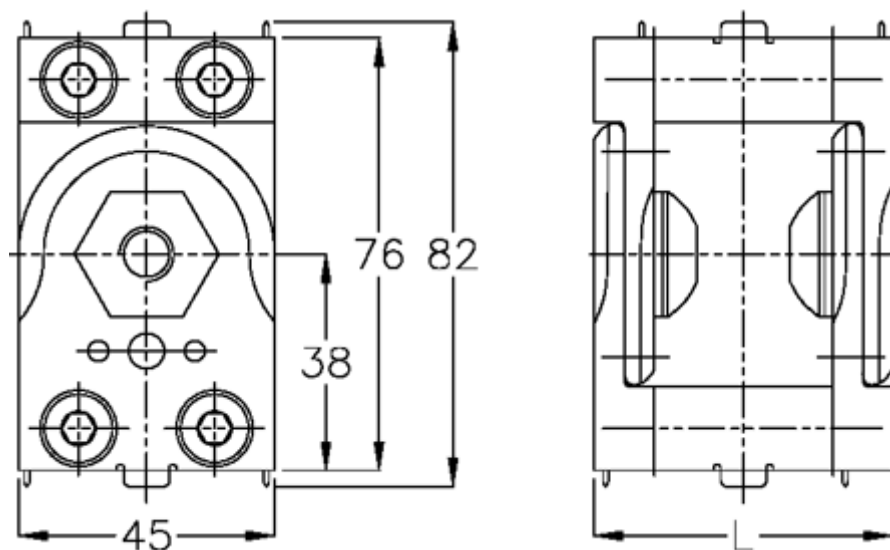

Data Sheet

Article number: 0581424570

Description: Hepco MCS 1-242-4570S
Knuckle Joint 45x60

Measures

L	= 60
Size	= 45x60
Weight (kg)	= 0.62